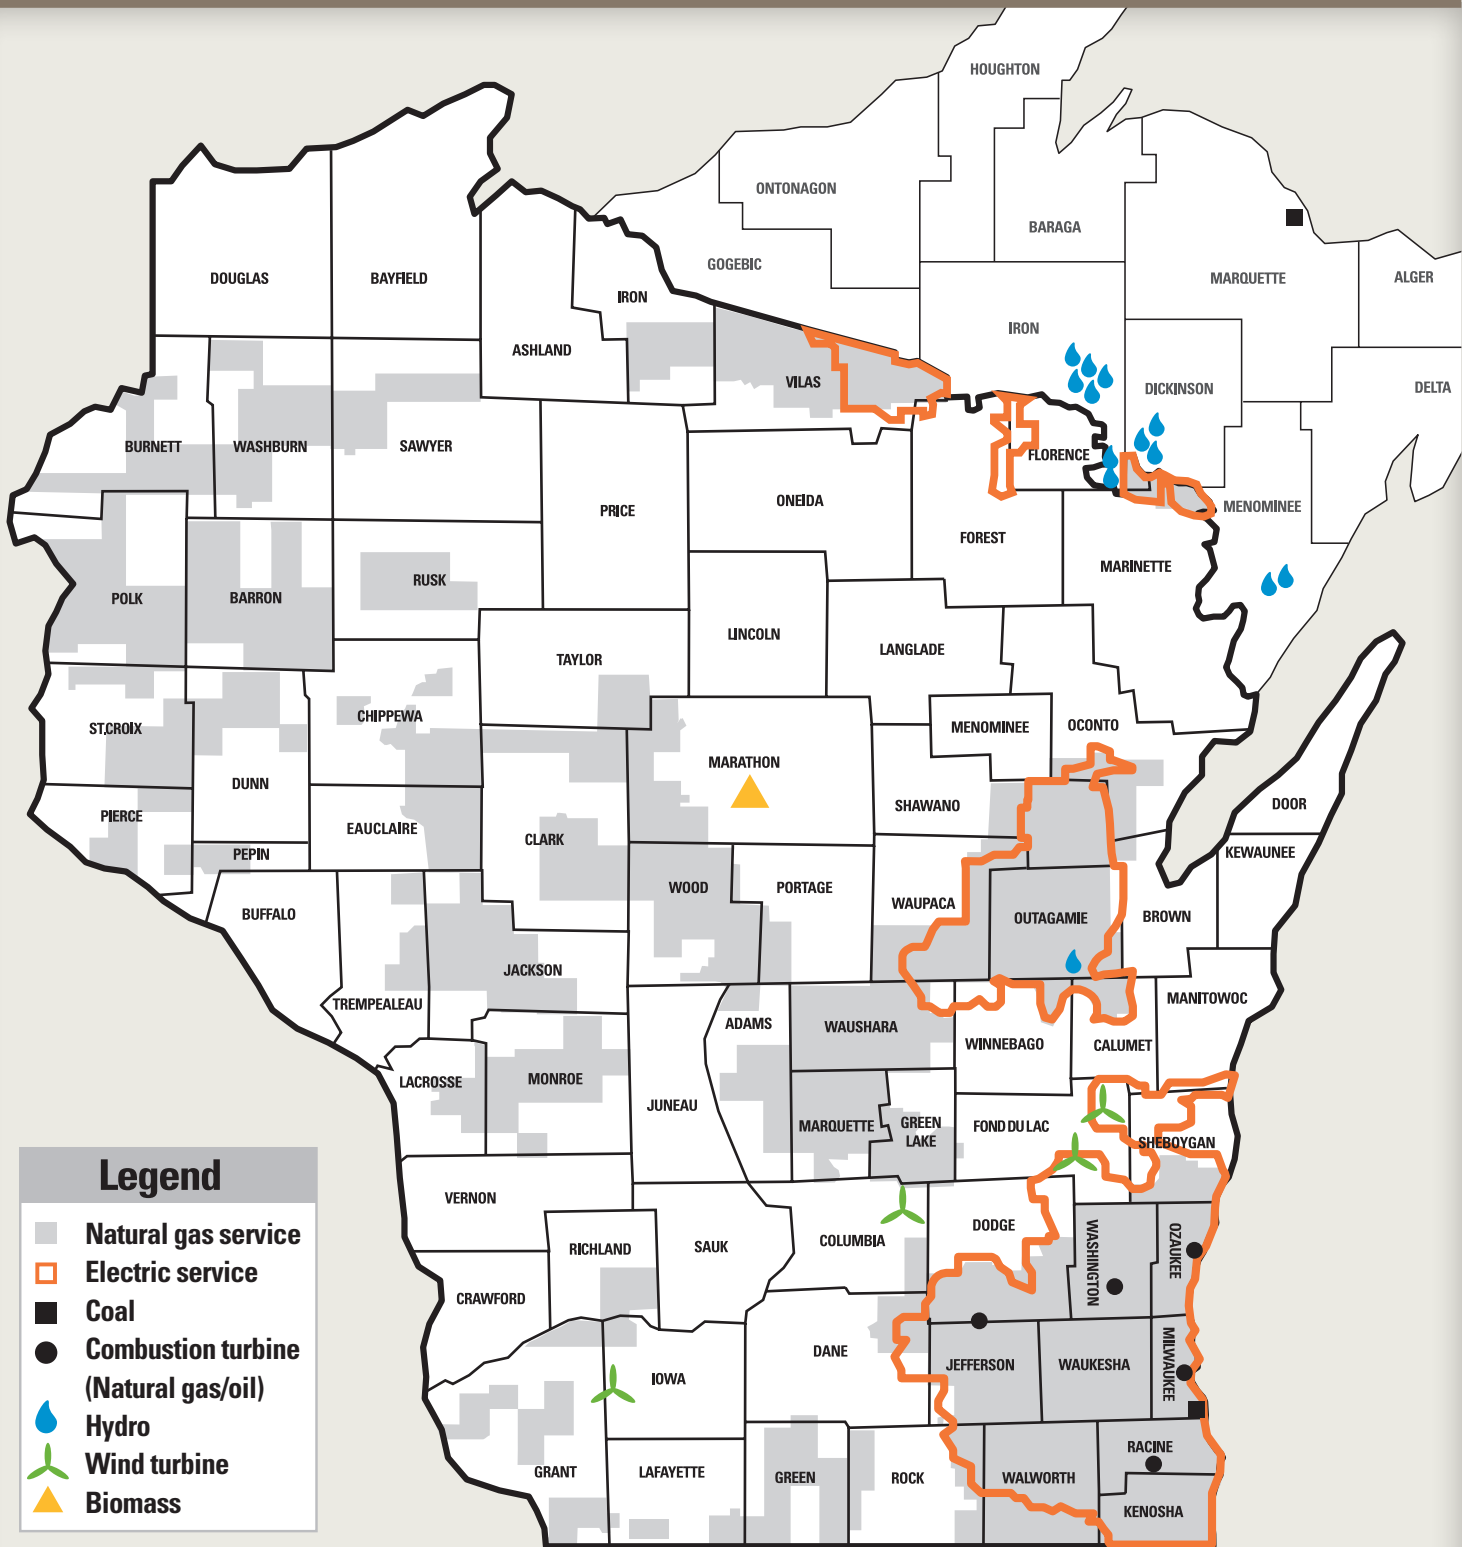

We Energies Service area map

General public

Electric outage **800-662-4797**

Natural gas leak **800-261-5325**